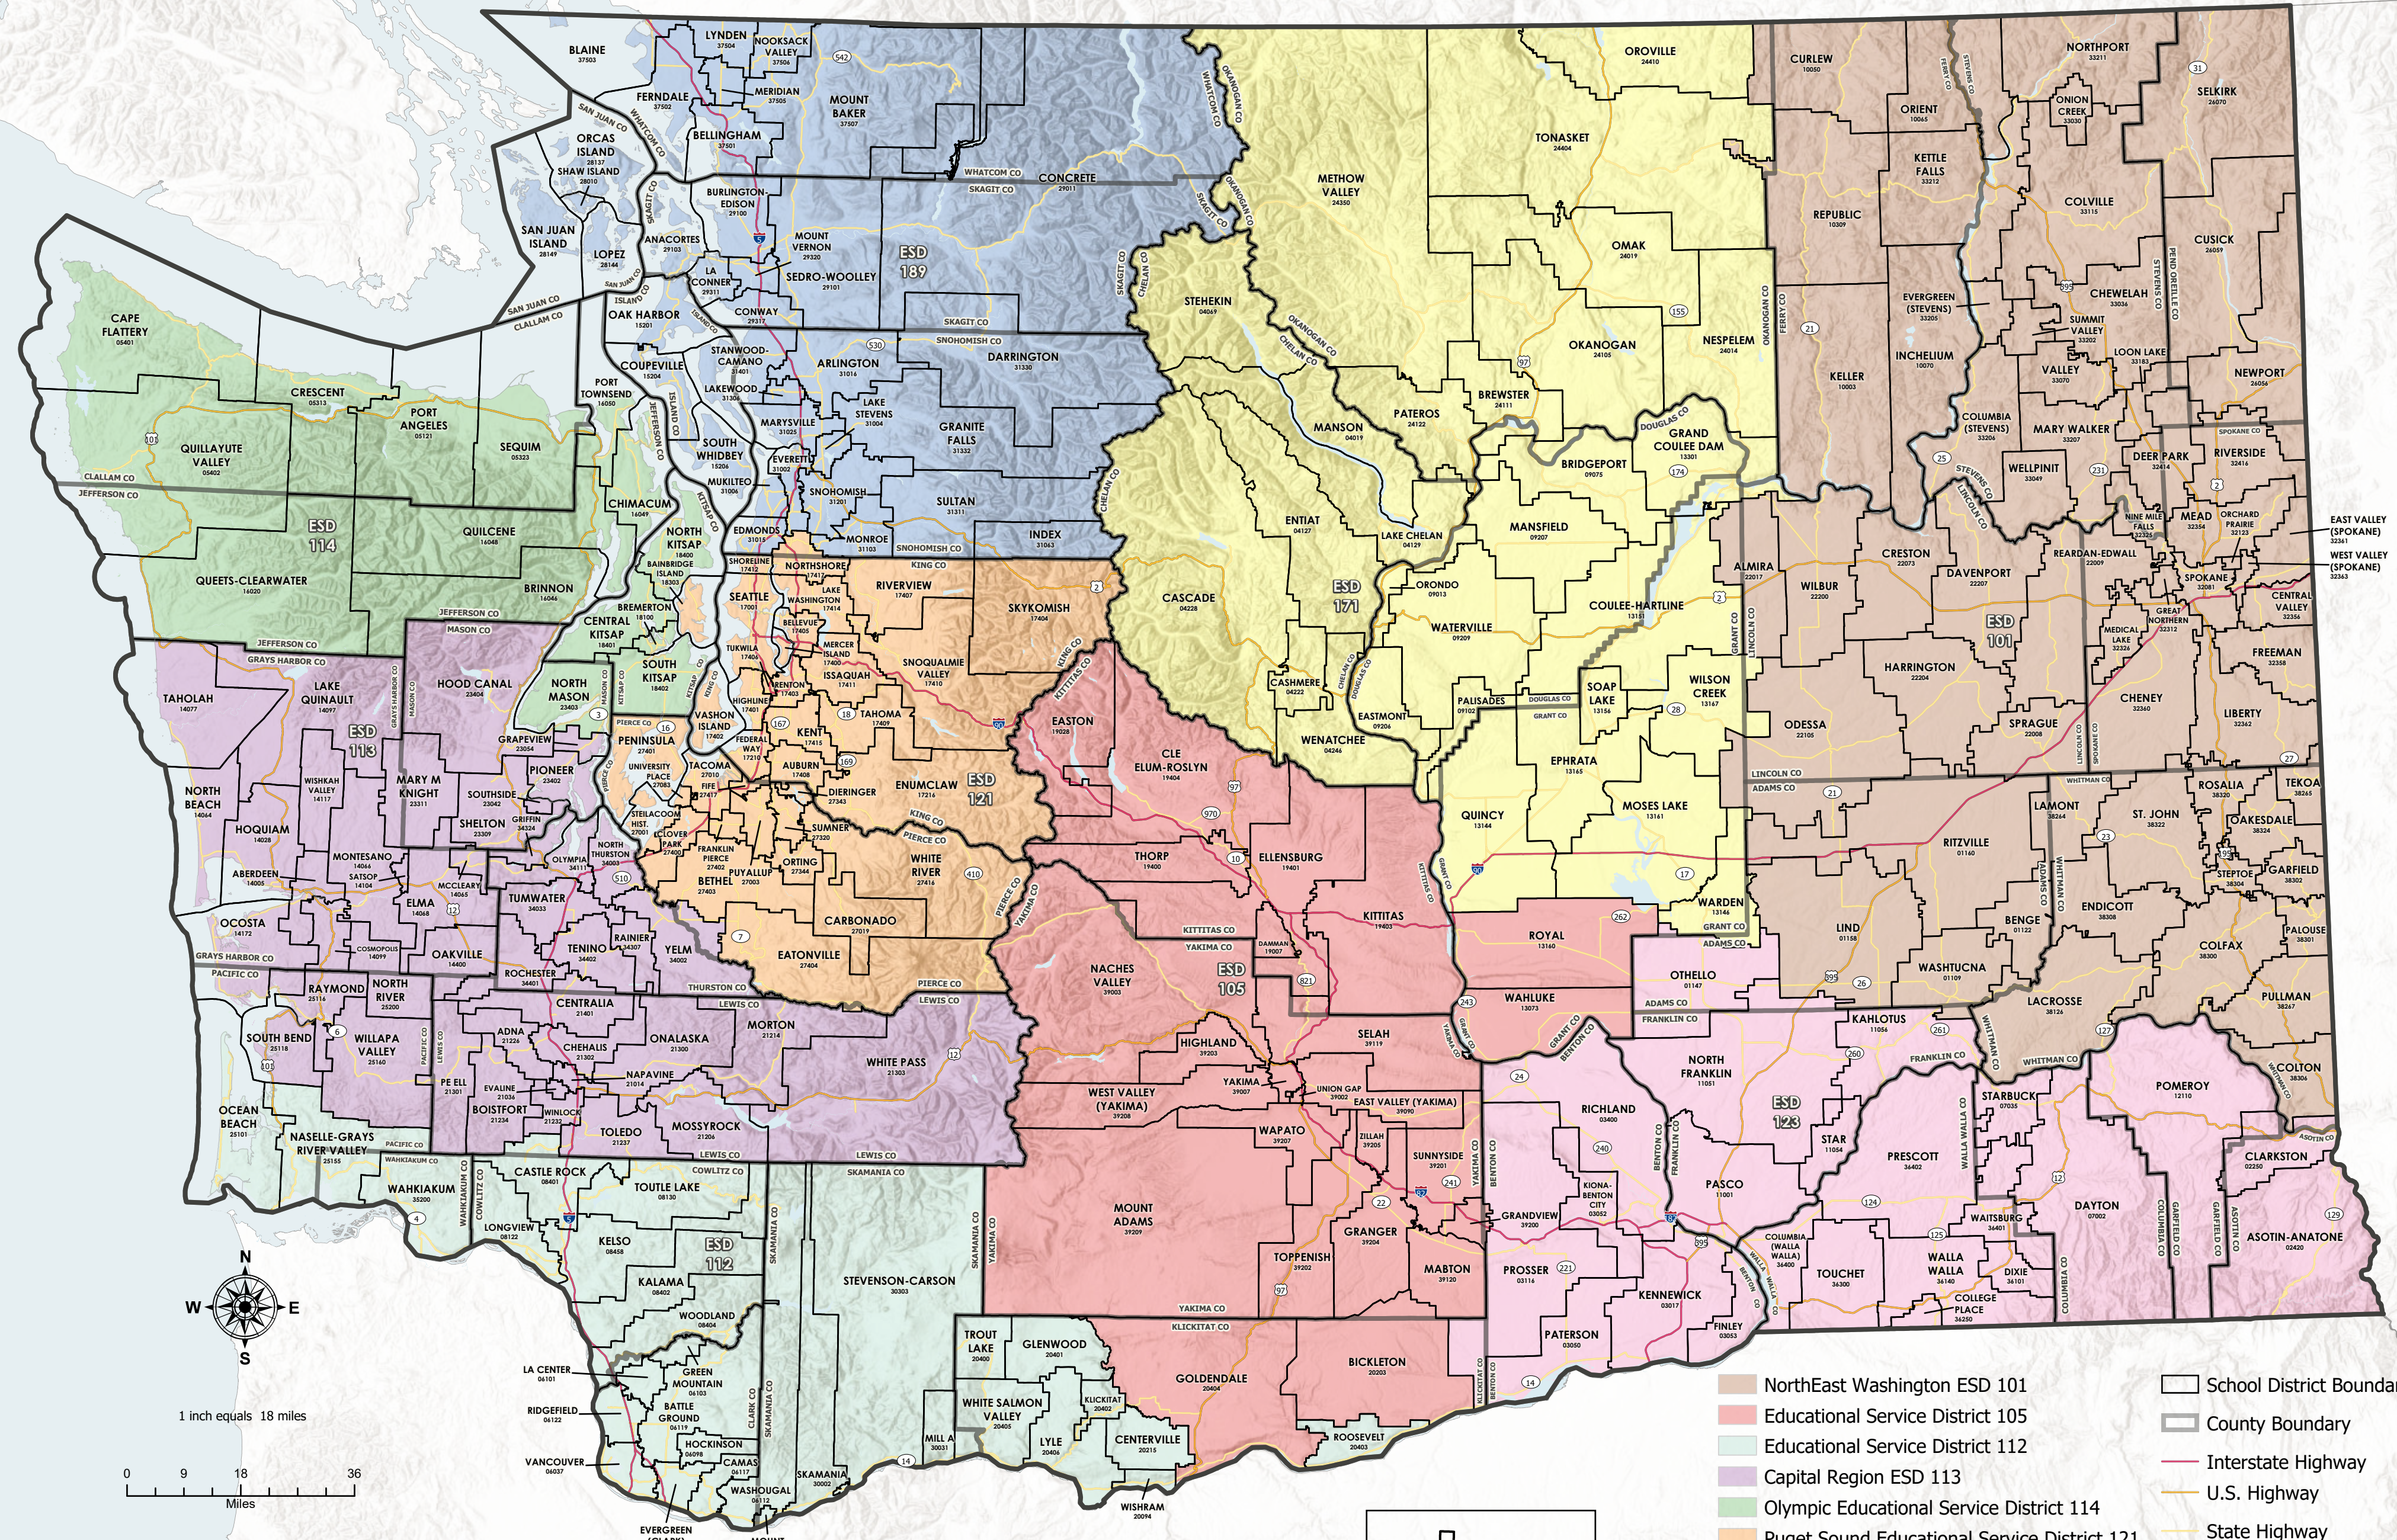

Washington State K-12 School Districts

Bruce O. Schneider
 GIS Analyst/Developer
 Office of the Superintendent of Public Instruction
 Data Source: OSPI Internal Data Sources
 Date Saved: 2/10/2020 3:52 PM

- NorthEast Washington ESD 101
- Educational Service District 105
- Educational Service District 112
- Capital Region ESD 113
- Olympic Educational Service District 114
- Puget Sound Educational Service District 121
- Educational Service District 123
- North Central Educational Service District 171
- Northwest Educational Service District 189
- County Boundary
- Interstate Highway
- U.S. Highway
- State Highway